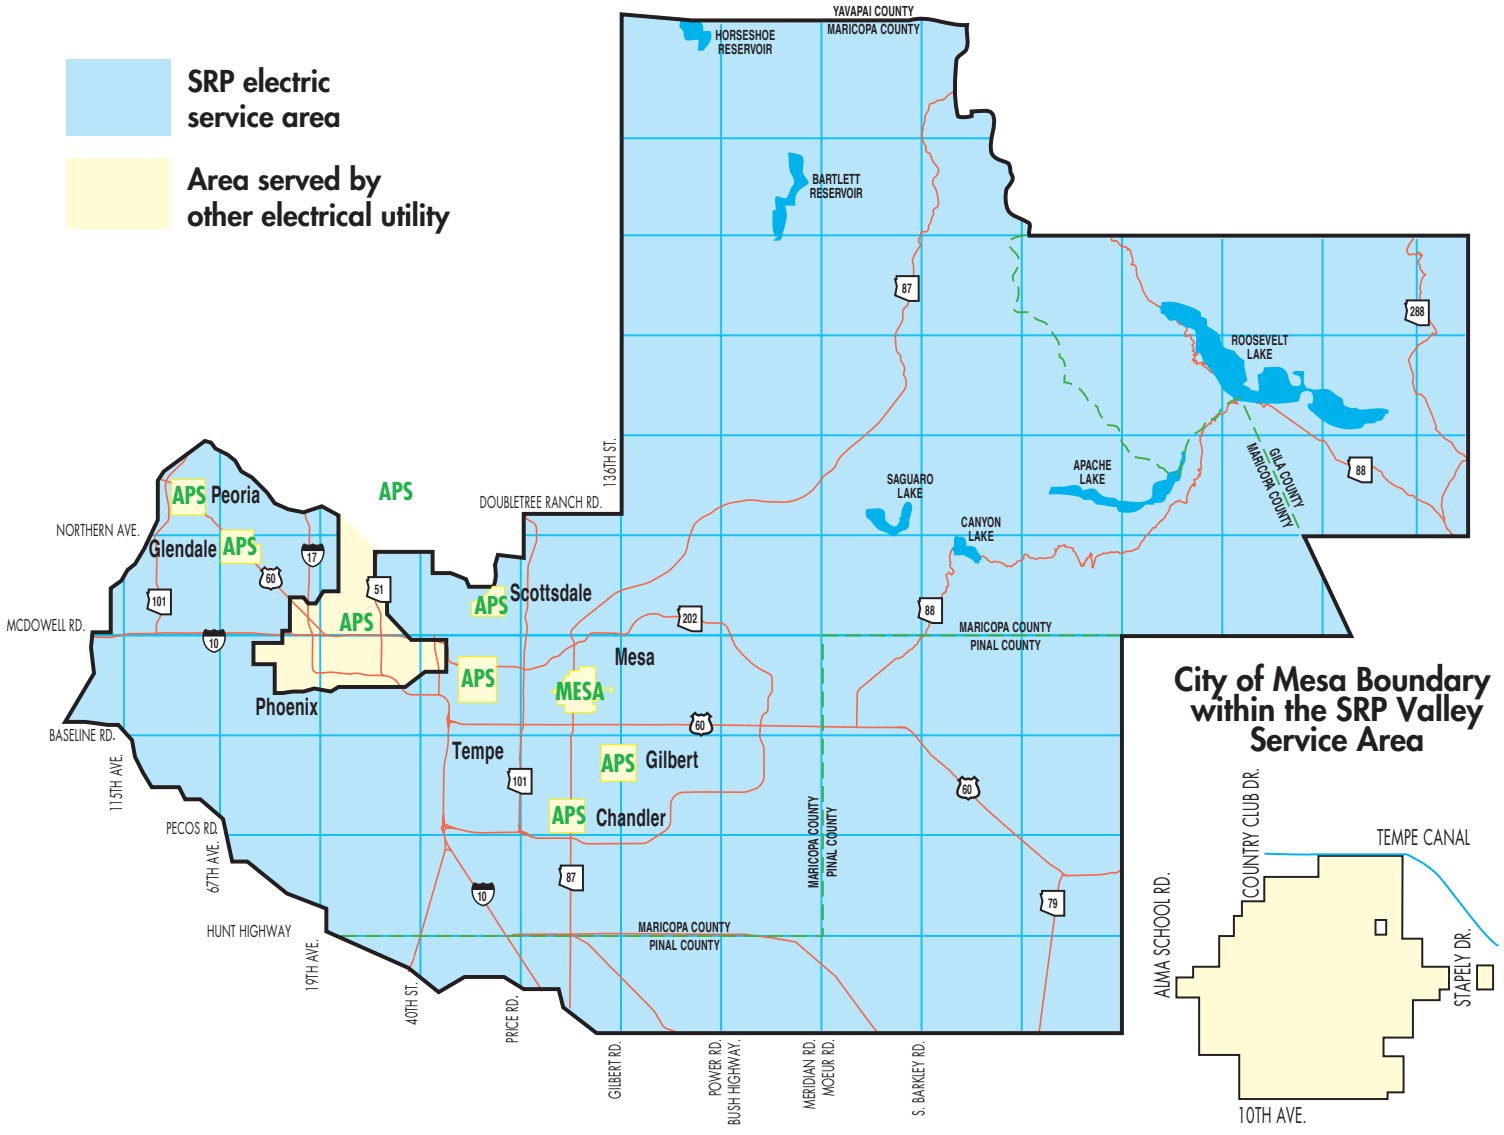

SRP electric service area

- SRP electric service area
- Area served by other electrical utility

APS Boundaries within the Salt River Project Valley Service Area